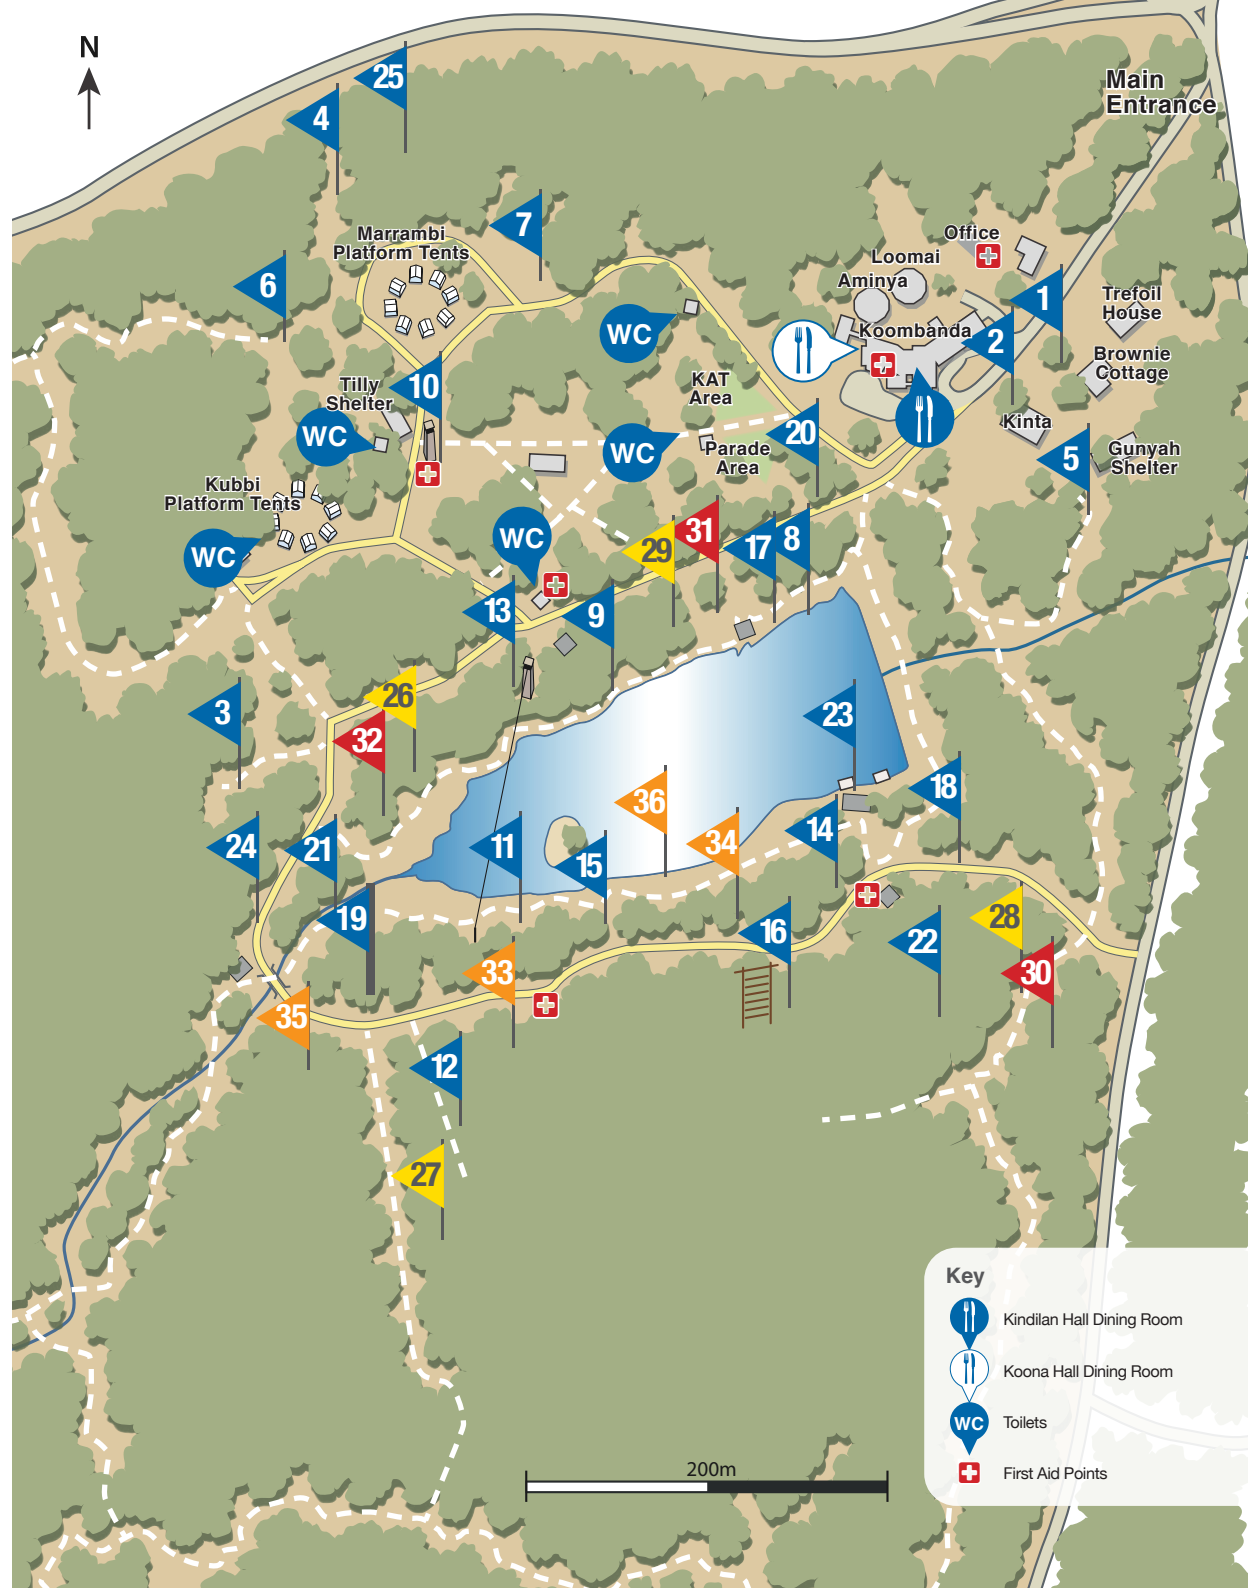

KINDILAN CENTRE MAP

PGL Instructor Led Activities

1. Aeroball 1
2. Aeroball 2
3. Archery 1
4. Archery 2
5. Bush Walk 1
6. Bush Walk 2
7. Bushcraft
8. Canoeing 1
9. Canoeing 2
10. Climbing, Abseiling & Quick Jumps
11. Crate Stack 1
12. Crate Stack 2
13. Flying Fox
14. Giant Swing 1
15. Giant Swing 2
16. Jacob's Ladder
17. Kayaking
18. Leap of Faith & Possum Glider 1
19. Low Ropes
20. Orienteering
21. Pond Studies
22. Possum Glider 2
23. Raft Building 1 & 2
24. Sensory Trails
25. Tree Climb

Initiative Exercises

26. All Aboard
27. Entrapment
28. Giant's Finger
29. Spider's Web

Team Challenge

30. Acid River
31. Cable Cars
32. Nitro Crossing

Trust Exercises

33. Over Beam
34. Port Hole
35. Team Whistle
36. Trust Falls

Key

- Kindilan Hall Dining Room
- Koona Hall Dining Room
- Toilets
- First Aid Points