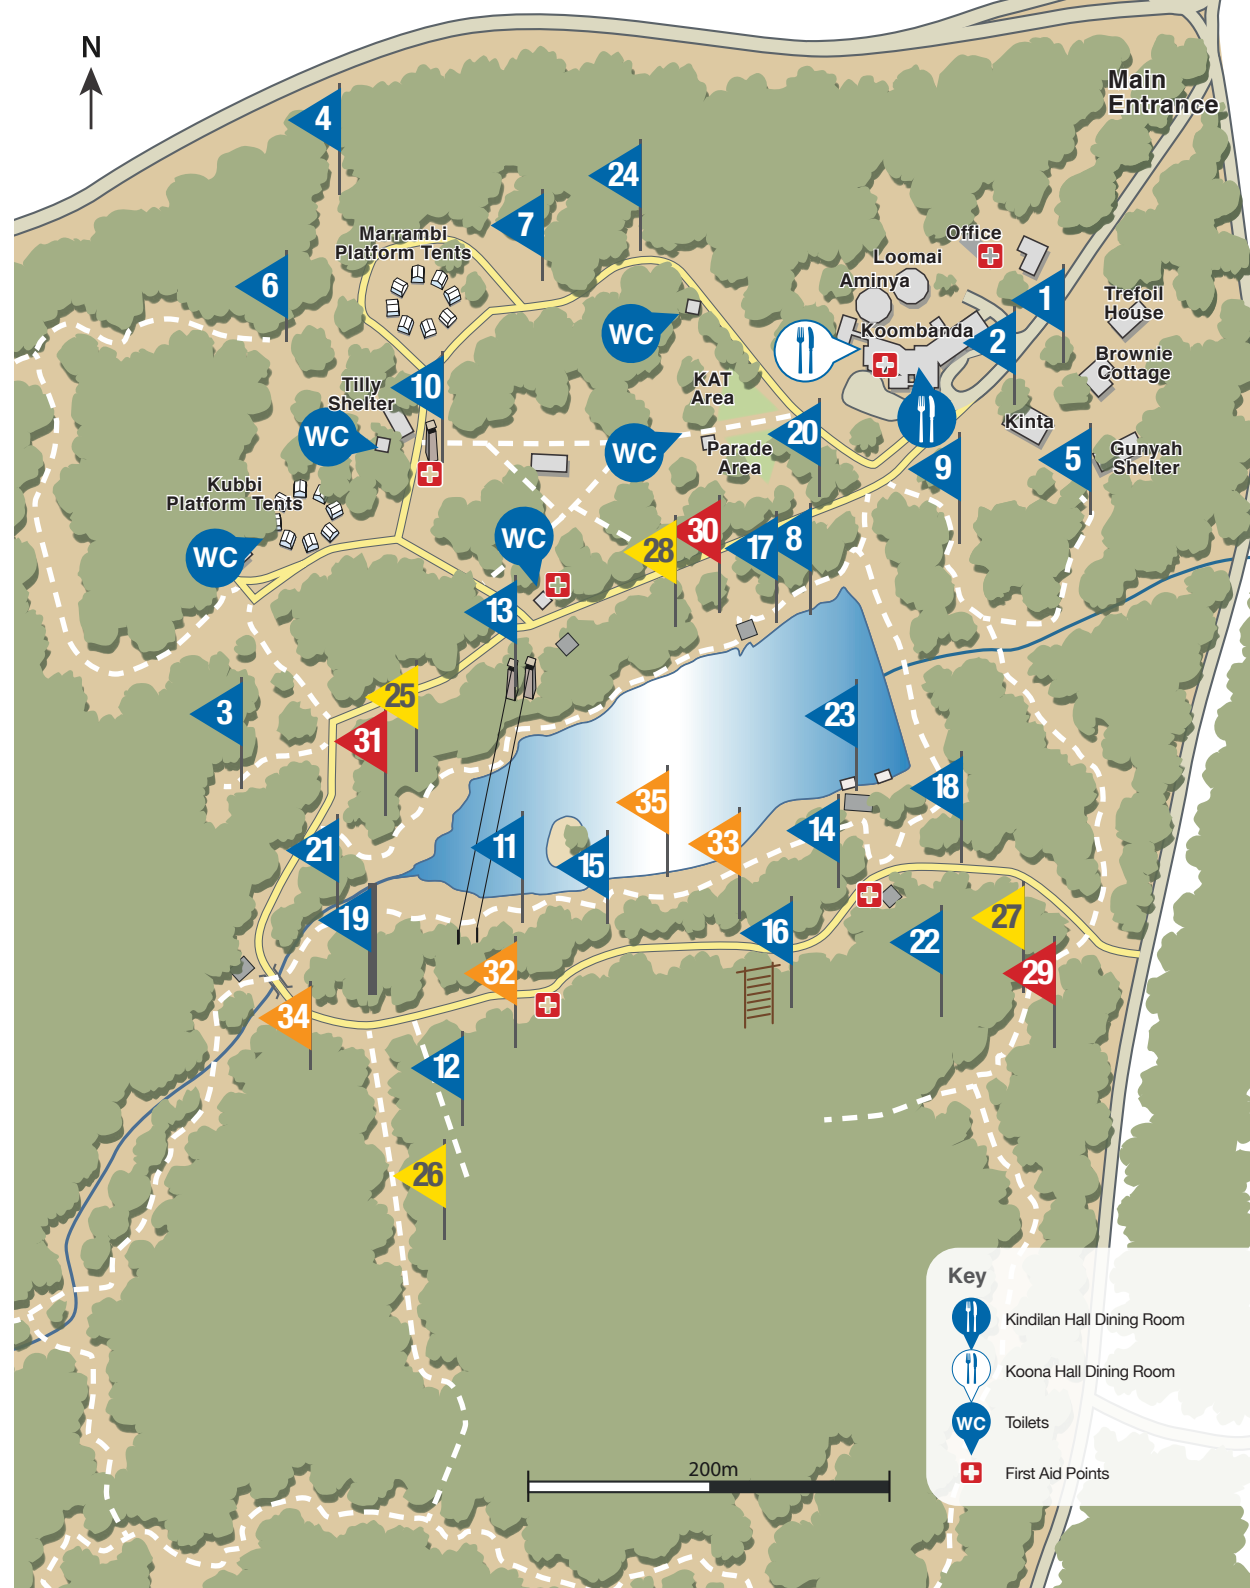

KINDILAN CENTRE MAP

PGL Activities

1. Aeroball 1
2. Aeroball 2
3. Archery 1
4. Archery 2
5. Bush Walk 1
6. Bush Walk 2
7. Bushcraft
8. Canoeing 1 & 2
9. Catapult
10. Climbing, Abseiling & Quick Jumps
11. Crate Stack 1
12. Crate Stack 2
13. Flying Fox 1 & 2
14. Giant Swing 1
15. Giant Swing 2
16. Jacob's Ladder
17. Kayaking
18. Leap of Faith & Possum Glider 1
19. Low Ropes
20. Orienteering
21. Pond Studies
22. Possum Glider 2
23. Raft Building 1 & 2
24. Sensory Trail

Initiative Exercises

25. All Aboard
26. Entrapment
27. Giant's Finger
28. Spider's Web

Team Challenge

29. Acid River
30. Cable Cars
31. Nitro Crossing

Trust Exercises

32. Over Beam
33. Port Hole
34. Team Whistle
35. Trust Falls

Key

- Kindilan Hall Dining Room
- Koona Hall Dining Room
- Toilets
- First Aid Points